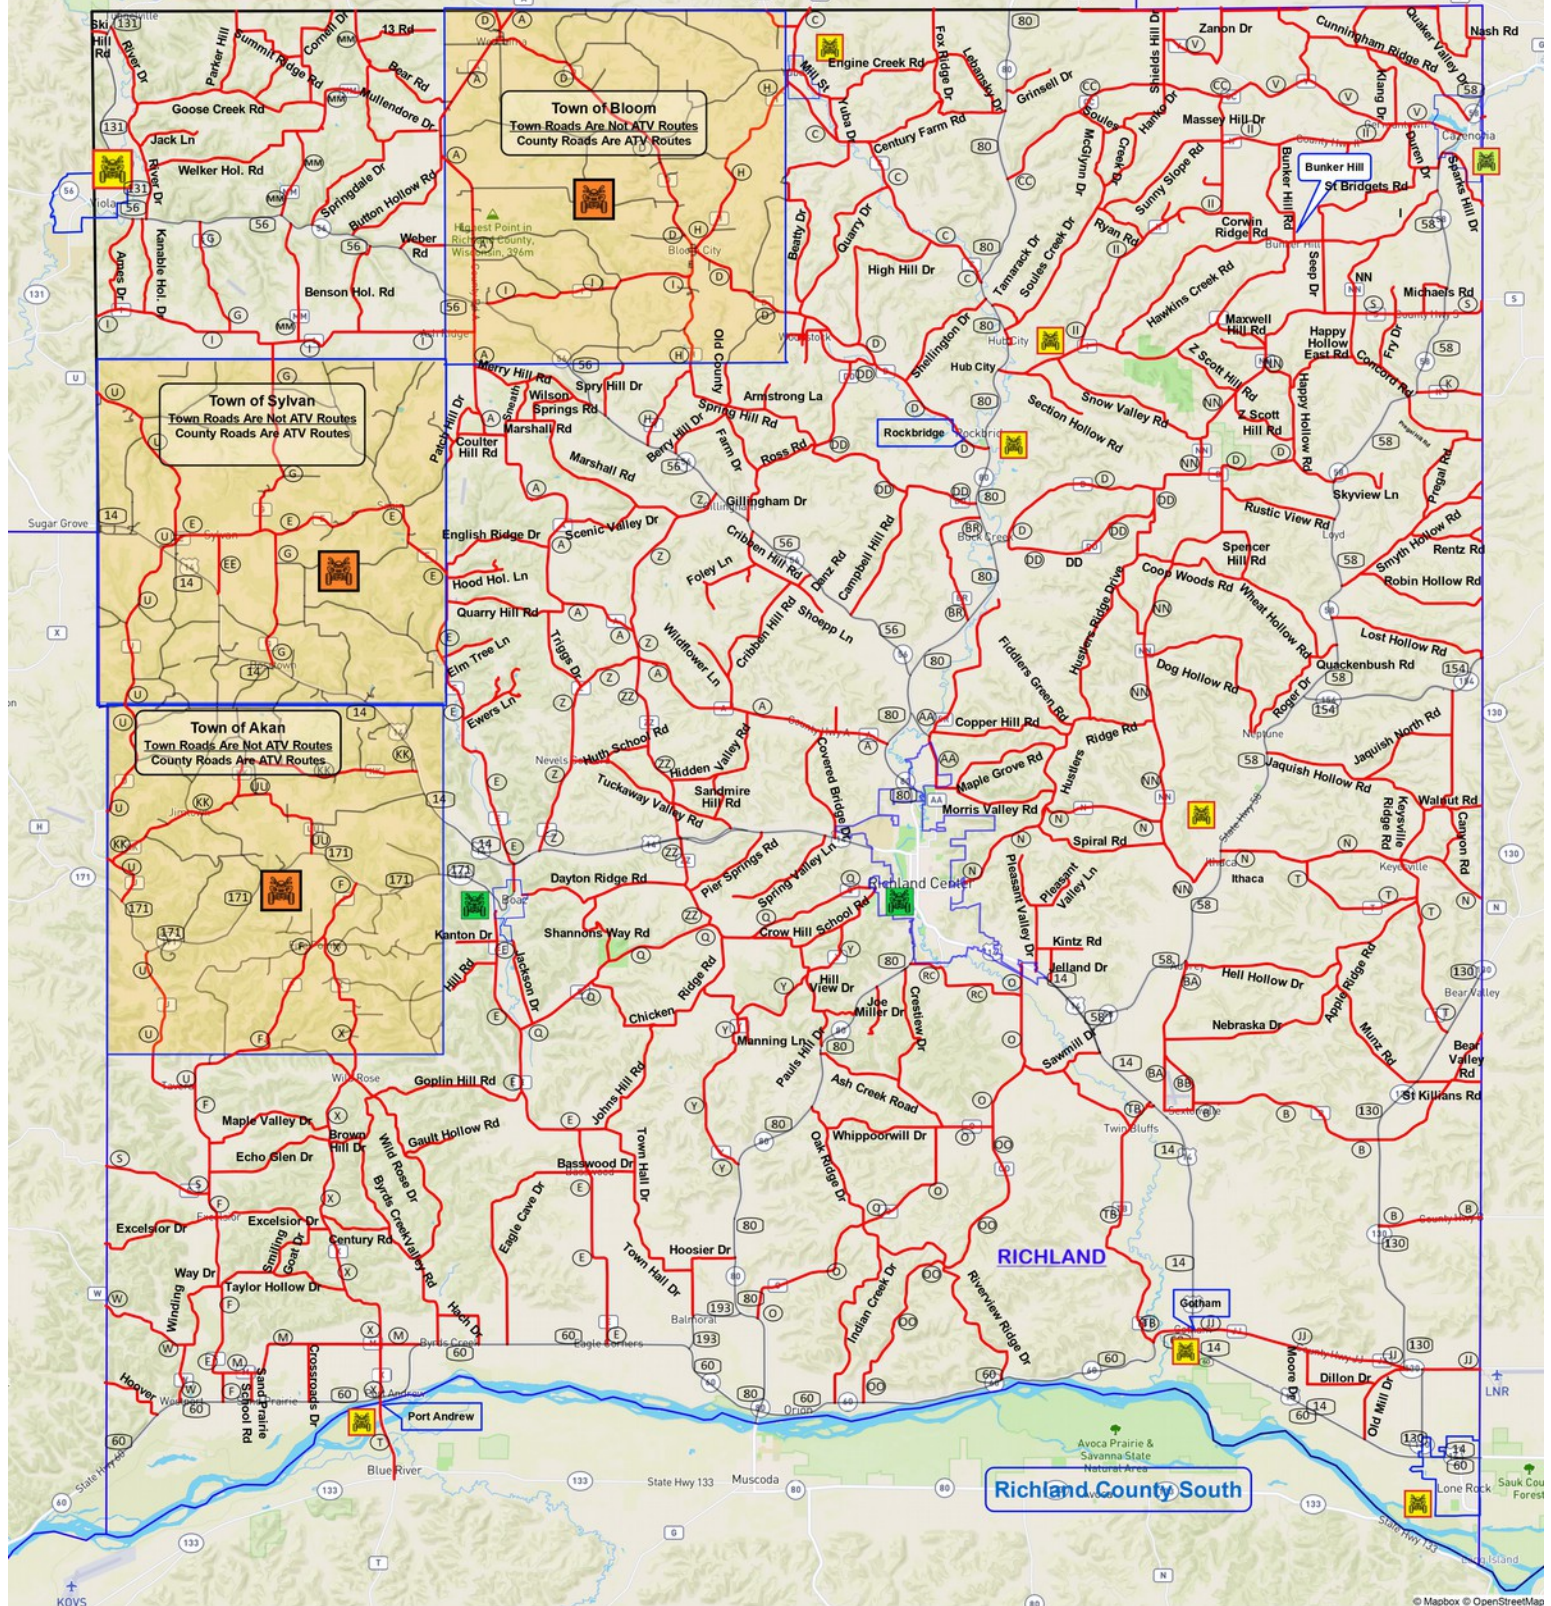

Legend

- ATV travel on **RED** highlighted roads only.
- ATV Road Route
- ATV Off-Road Trail
- City/Village Boundary
- County Boundary
- Other Non Routes

City/Village street access information.

- All City or Village Streets are ATV Routes Unless Posted. Travel on Signed ATV Routes or Trails Only.
- No ATV Travel. Closed Area.
- Business Supporter Location

Richland County North

Richland County South