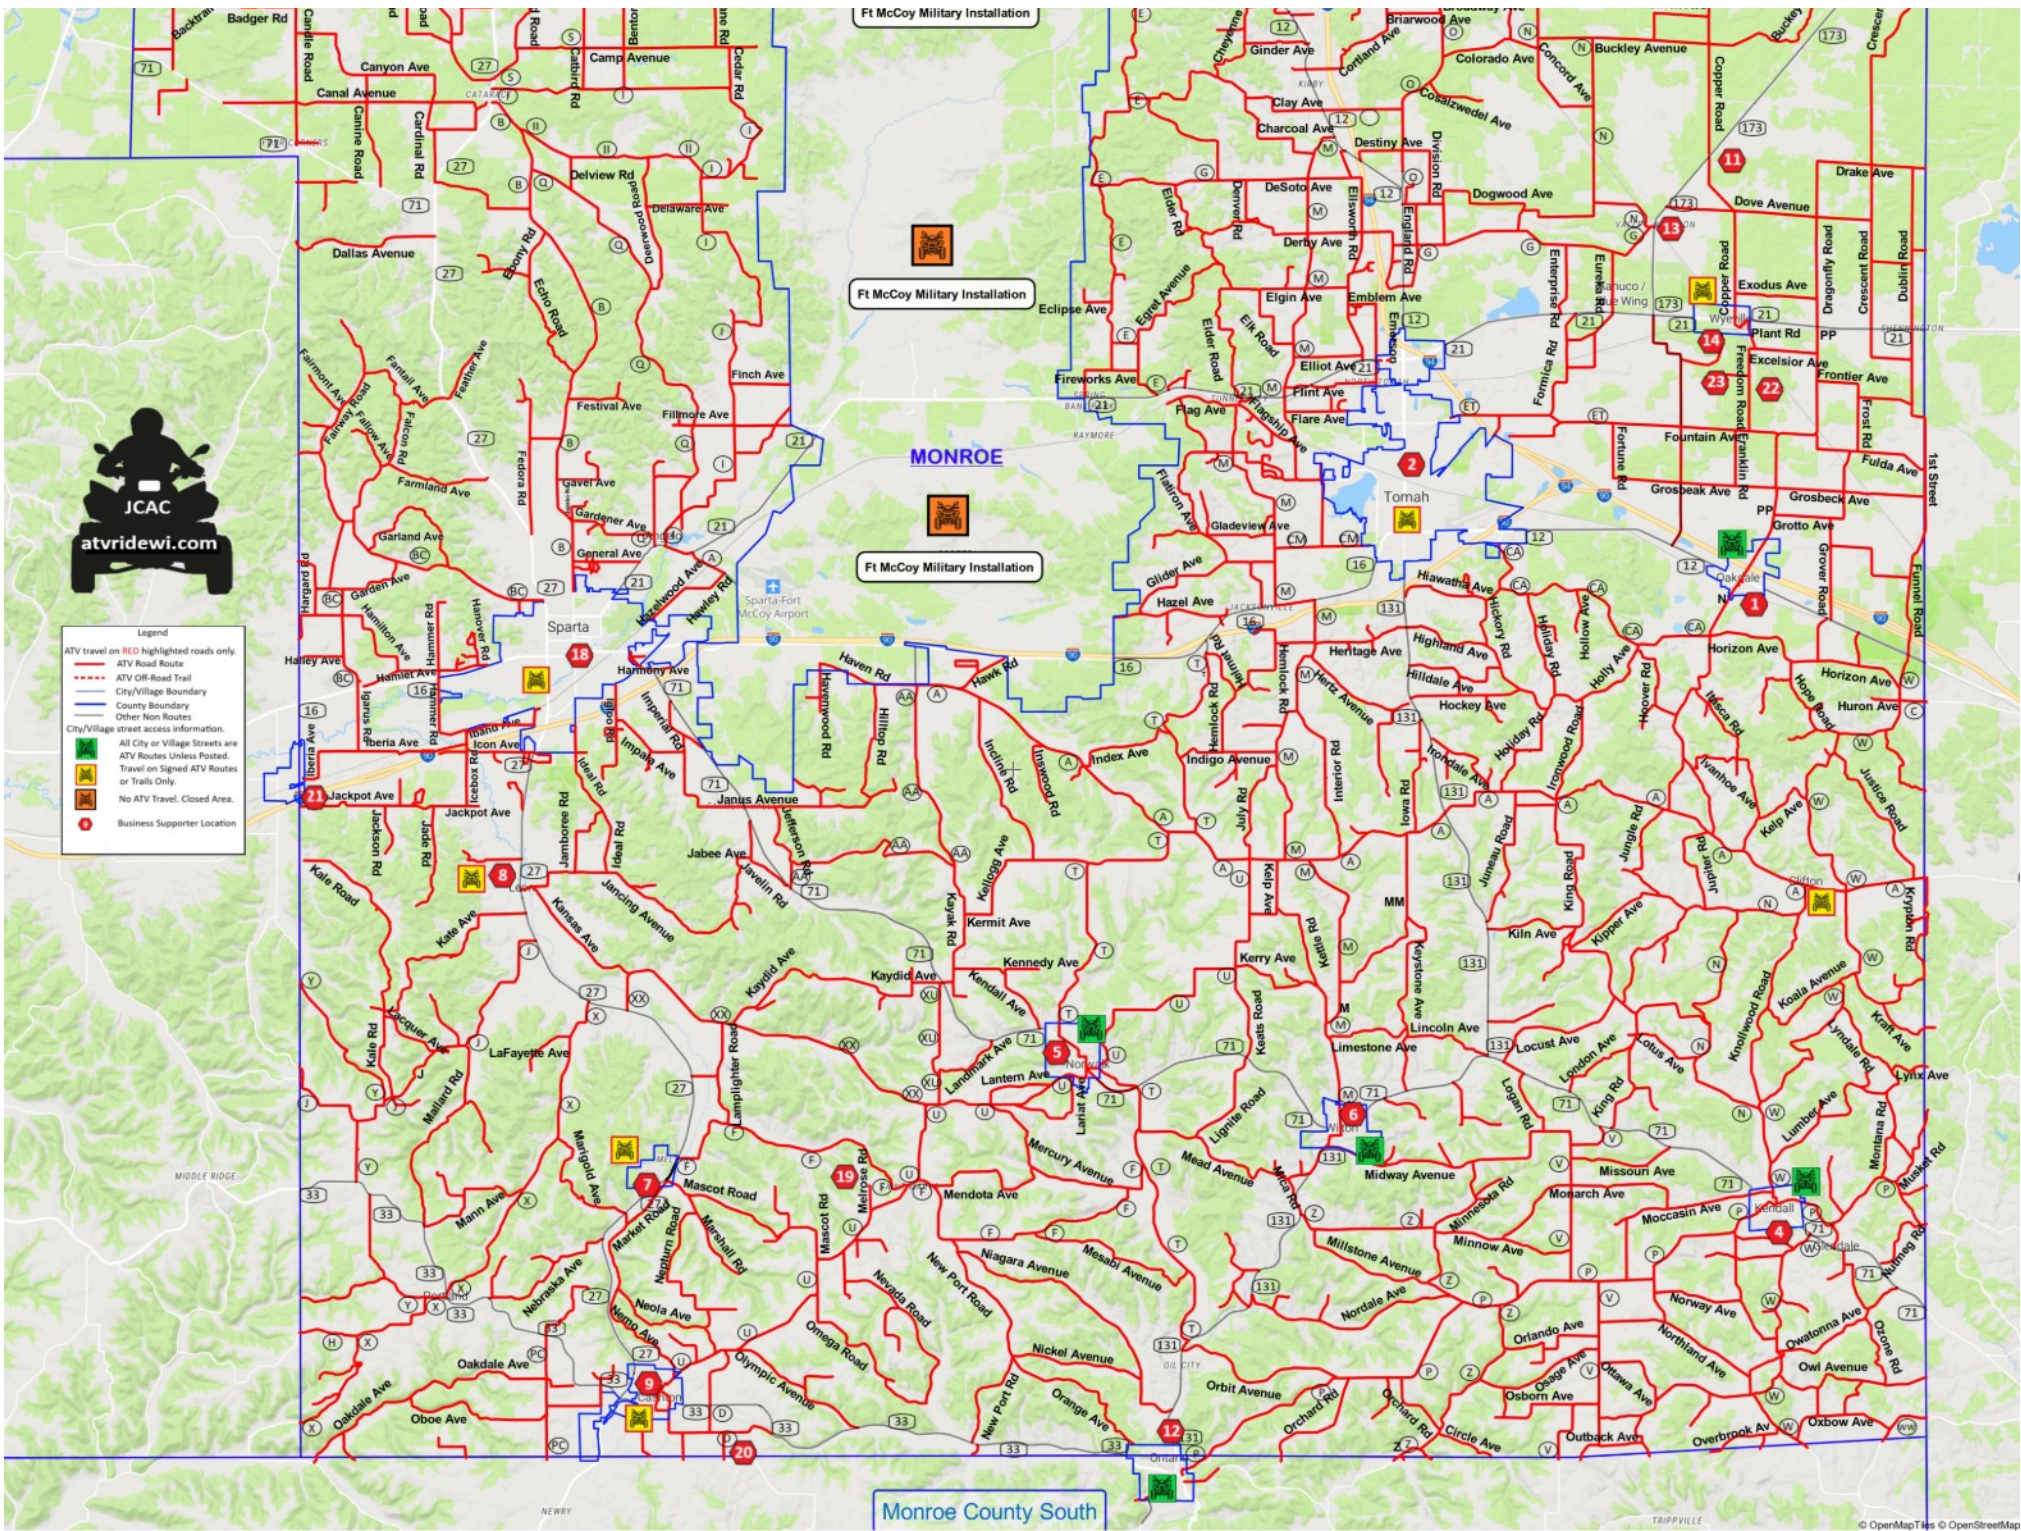

# Monroe County - North

- Legend**
- ATV travel on RED highlighted roads only
  - ATV Road Route
  - ATV Off-Road Trail
  - City/Village Boundary
  - County Boundary
  - City/Village street access information:
    - All City or Village Streets are ATV Routes Unless Posted.
    - Travel on Signed ATV Routes or Trails Only.
    - No ATV Travel. Closed Area.
    - Business Supporter Location

- Legend
- ATV travel on RD highlighted roads only.
  - ATV Road Route
  - ATV Off-Road Trail
  - City/Village Boundary
  - County Boundary
  - Other Non Routes
  - City/Village street access information.
  - All City or Village Streets are ATV Routes Unless Posted.
  - ATV Routes Signed ATVs Routes or Trails Only.
  - No ATV Travel. Closed Area.
  - Business Supporter Location

Monroe County South