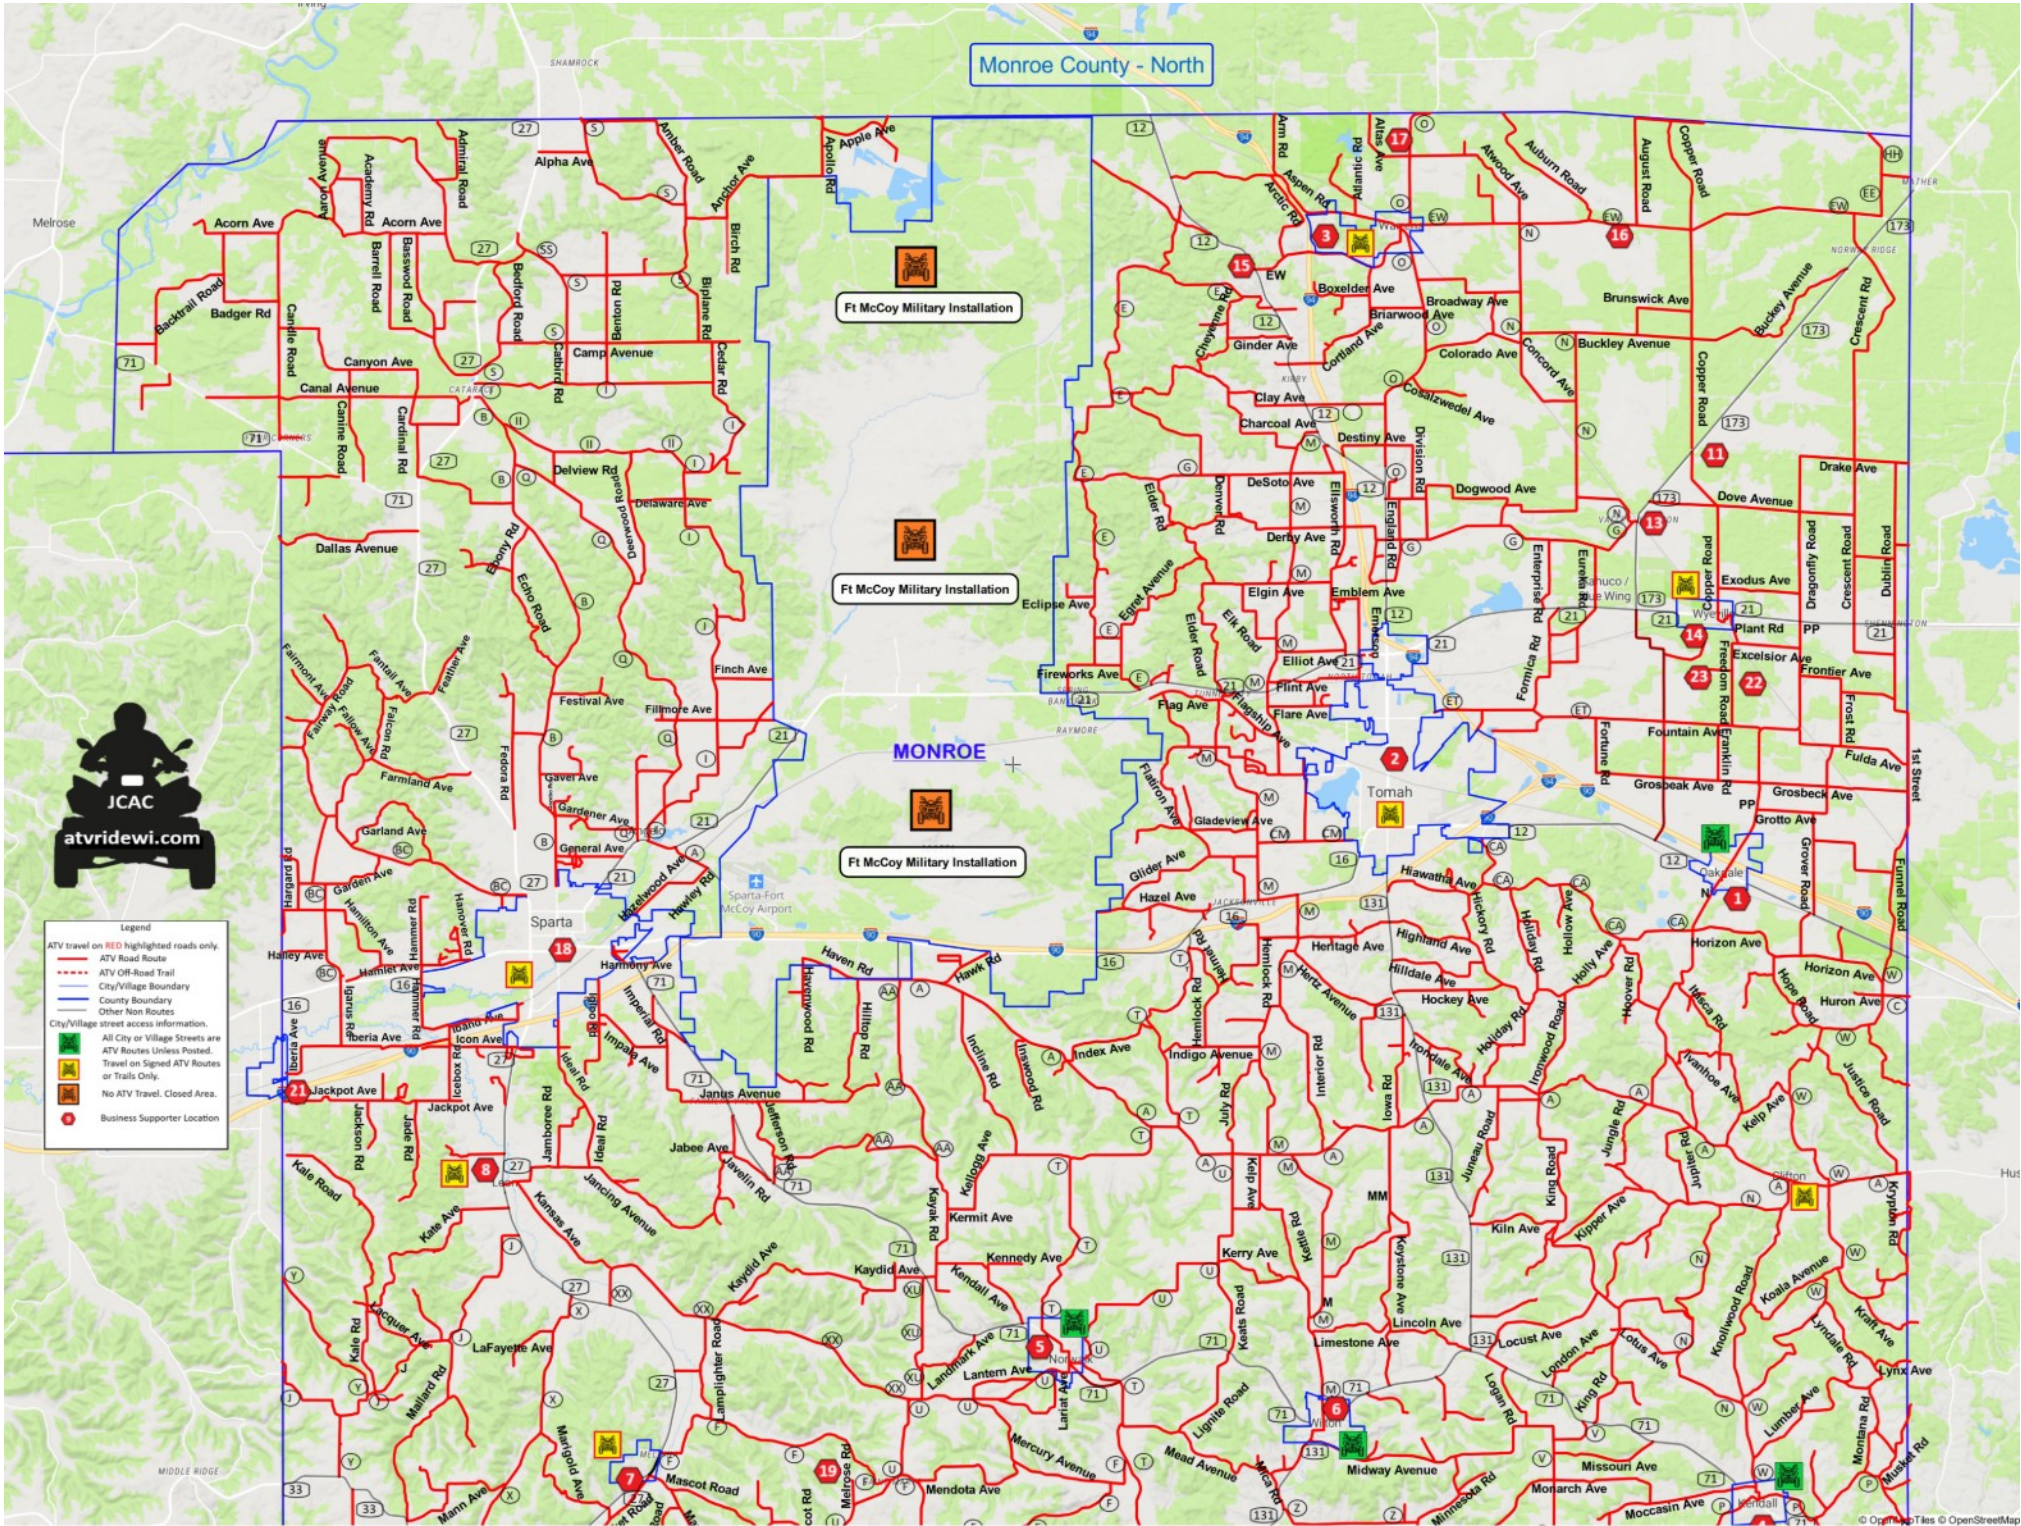

# Monroe County - North

- Legend**
- ATV travel on RED highlighted roads only
  - ATV Road Route
  - ATV Off-Road Trail
  - City/Village Boundary
  - County Boundary
  - City/Village street access information:
    - All City or Village Streets are ATV Routes Unless Posted.
    - Travel on Signed ATV Routes or Trails Only.
    - No ATV Travel. Closed Area.
    - Business Supporter Location

- Legend
- ATV travel on RD highlighted roads only.
  - ATV Road Route
  - ATV Off-Road Trail
  - City/Village Boundary
  - County Boundary
  - Other Non Routes
  - City/Village street access information.
  - All City or Village Streets are ATV Routes Unless Posted.
  - ATV Routes Signed ATVs Routes or Trails Only.
  - No ATV Travel. Closed Area.
  - Business Supporter Location

Monroe County South

# Monroe County