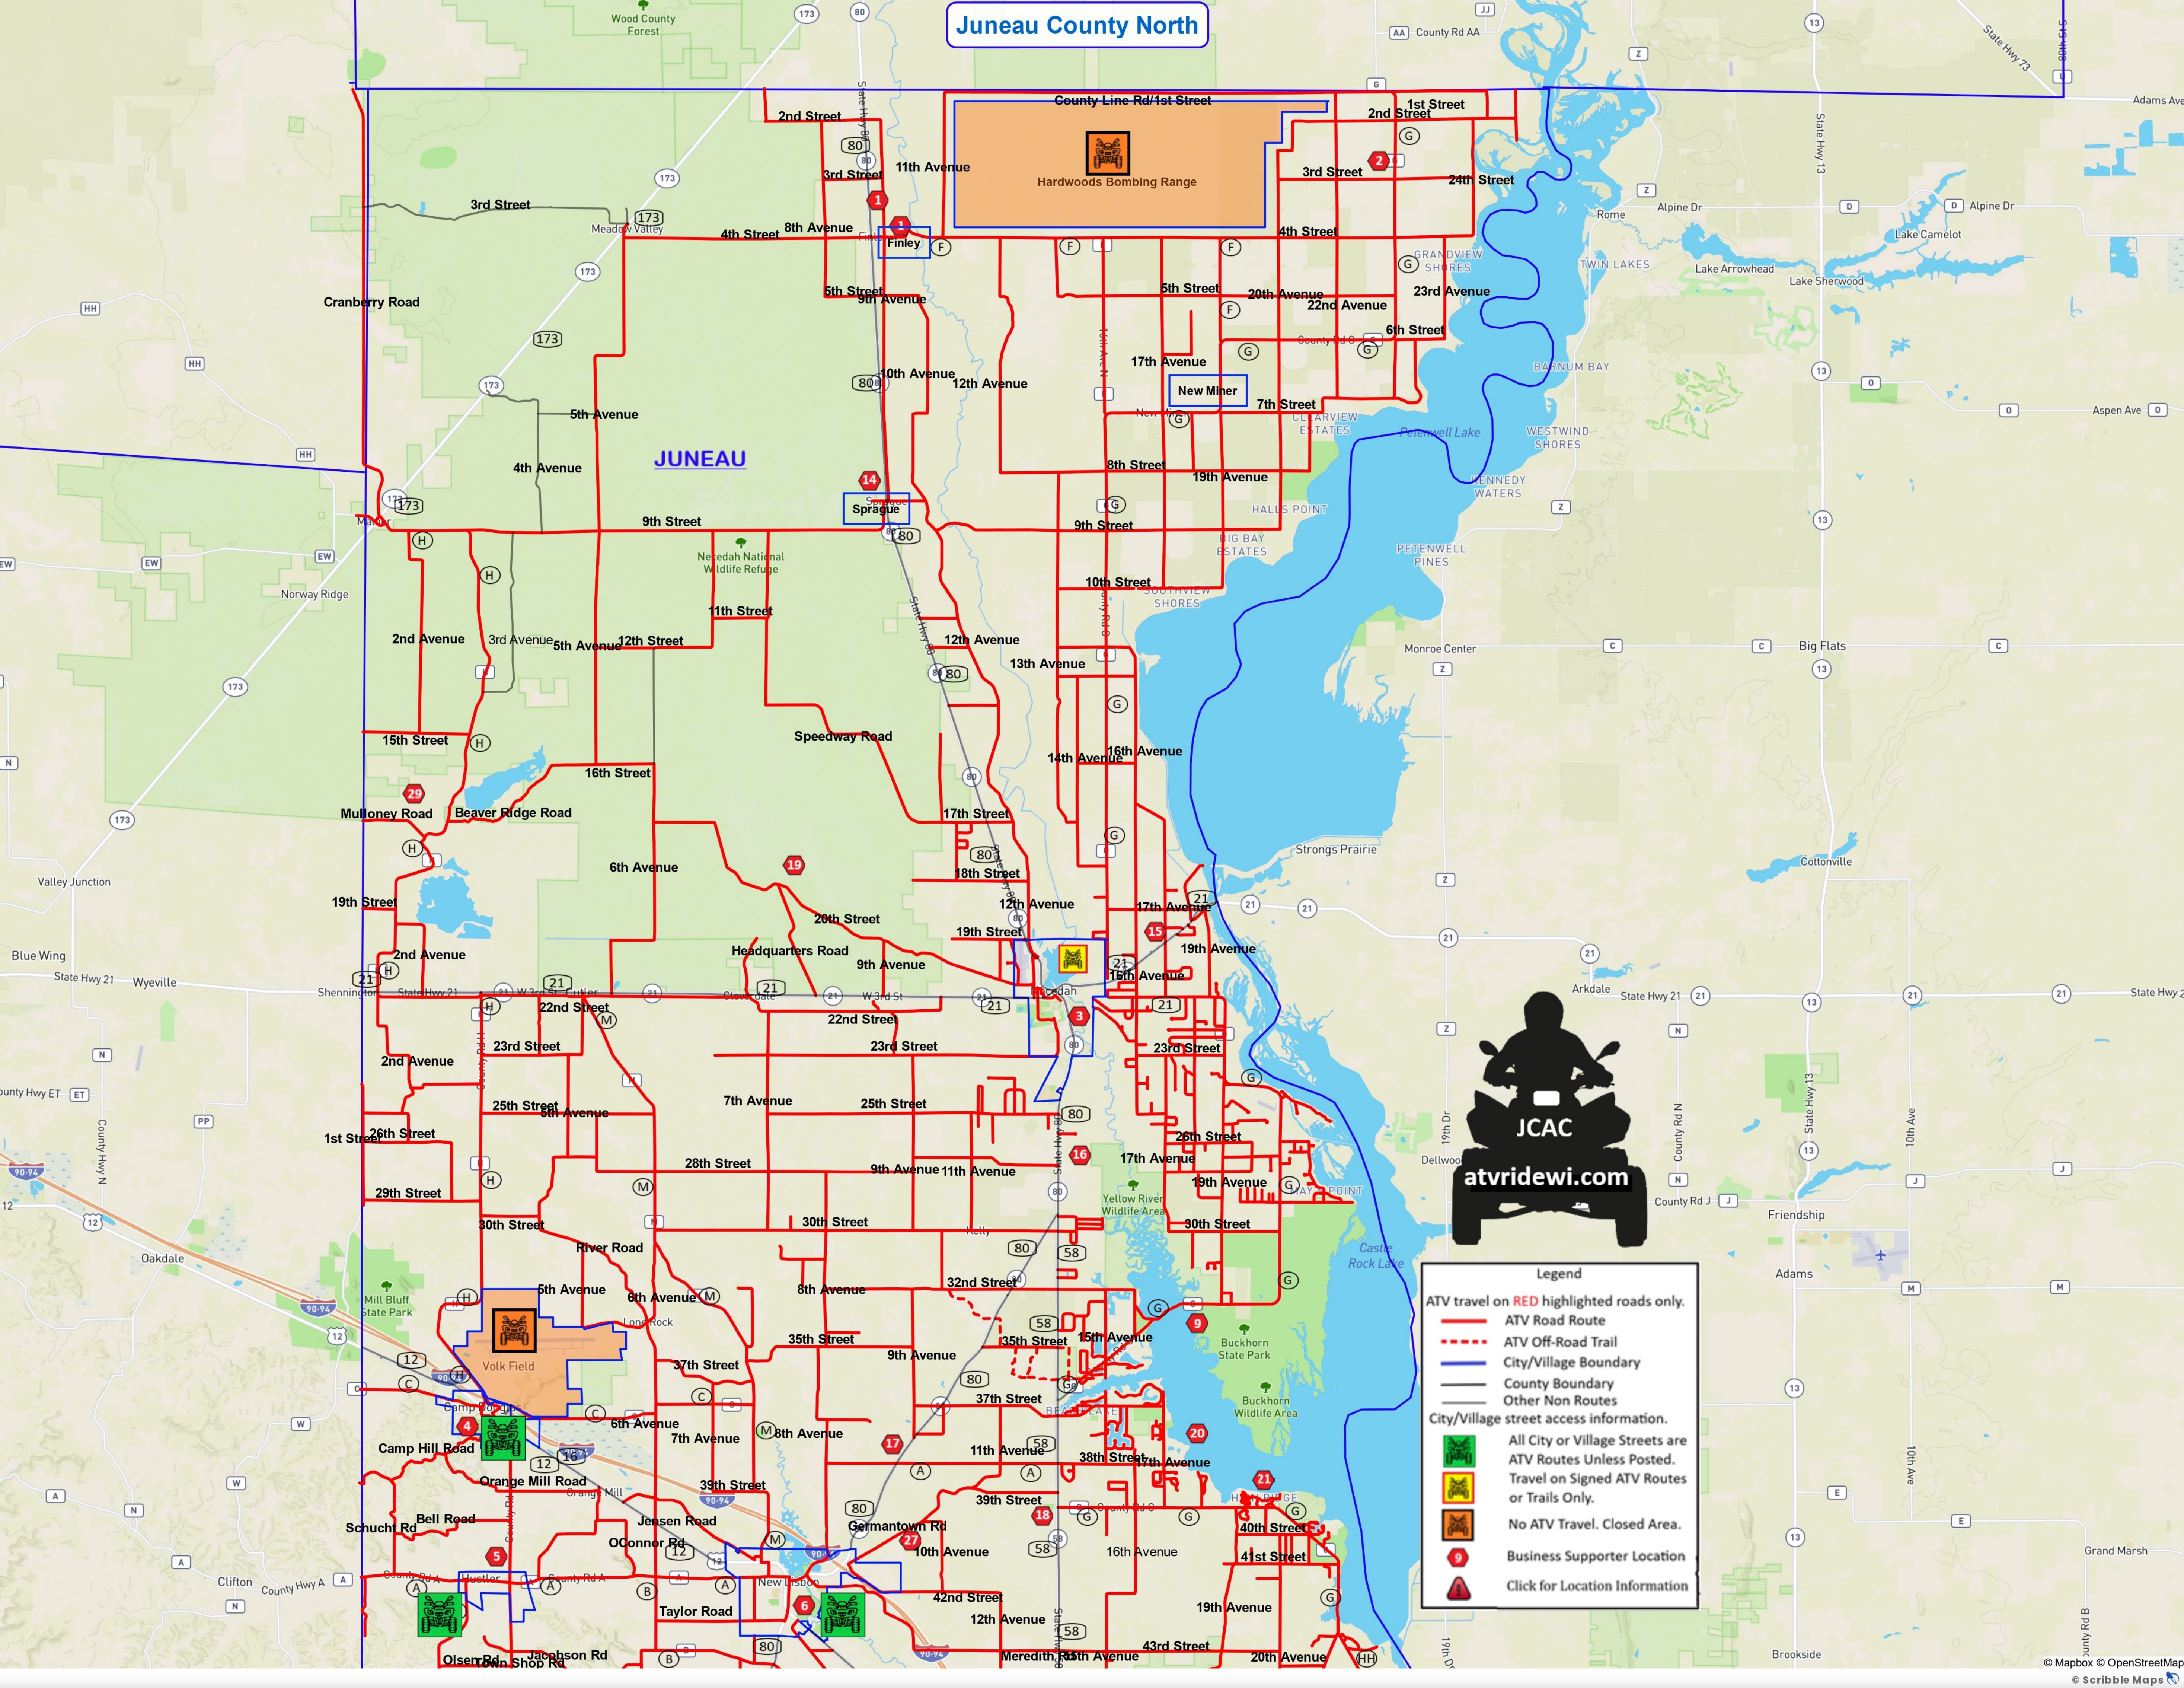

# Juneau County North

**Legend**

- ATV travel on RED highlighted roads only.
- ATV Road Route
- ATV Off-Road Trail
- City/Village Boundary
- County Boundary
- Other Non Routes

**City/Village street access information.**

- All City or Village Streets are ATV Routes Unless Posted.
- Travel on Signed ATV Routes or Trails Only.
- No ATV Travel. Closed Area.
- Business Supporter Location
- Click for Location Information

**Legend**

- ATV travel on **RED** highlighted roads only.
- ATV Road Route
- - - - - ATV Off-Road Trail
- City/Village Boundary
- County Boundary
- Other Non Routes

**City/Village street access information.**

- All City or Village Streets are ATV Routes Unless Posted.
- Travel on Signed ATV Routes or Trails Only.
- No ATV Travel. Closed Area.
- Business Supporter Location
- Click for Location Information

**Juneau County South**