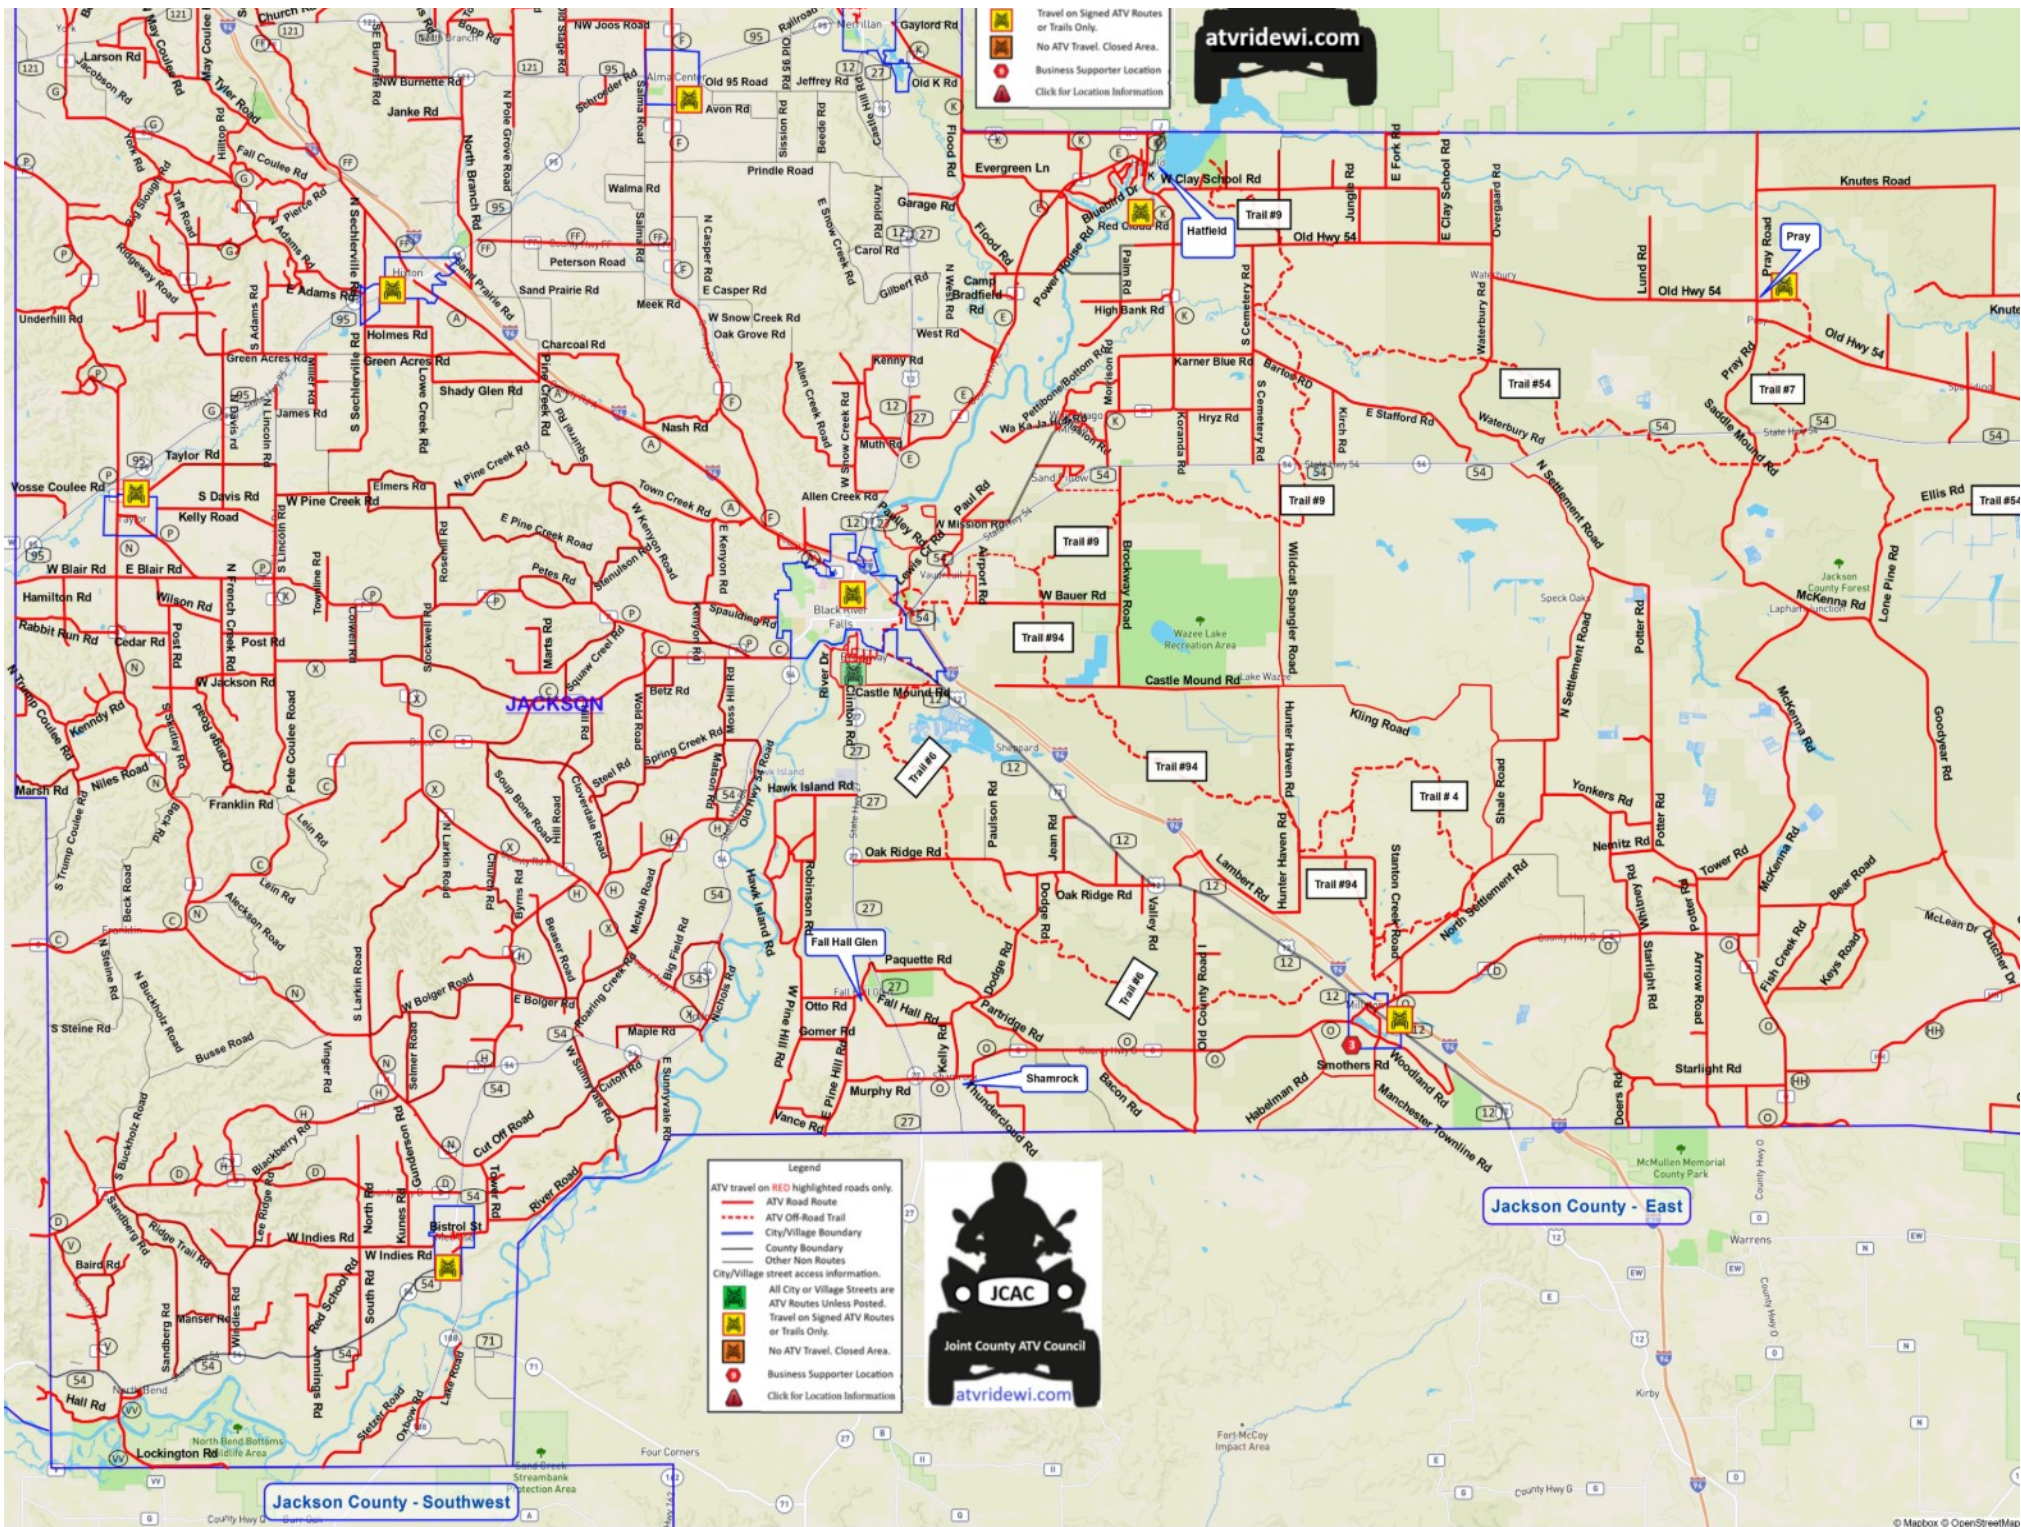

# Jackson County - Northwest

**Legend**

- ATV travel on RED highlighted roads only.
- ATV Road Route
- ATV Off-Road Trail
- City/Village Boundary
- County Boundary
- Other Non Routes
- City/Village street access information.
- All City or Village Streets are ATV Routes Unless Posted. Travel on Signed ATV Routes or Trails Only.
- No ATV Travel. Closed Area.
- Business Supporter Location
- Click for Location Information

Travel on Signed ATV Routes or Trails Only.  
 No ATV Travel, Closed Area.  
 Business Supporter Location  
 Click for Location Information

**Legend**  
 ATV travel on RED highlighted roads only.  
 ATV Road Route  
 ATV Off-Road Trail  
 City/Village Boundary  
 County Boundary  
 Other Non Routes  
**City/Village street access information.**  
 All City or Village Streets are  
 ATV Routes Unless Posted.  
 Travel on Signed ATV Routes  
 or Trails Only.  
 No ATV Travel, Closed Area.  
 Business Supporter Location  
 Click for Location Information

Jackson County - East

Jackson County - Southwest

**Jackson County**

**Business Sponsors**

[www.atvridewi.com](http://www.atvridewi.com)

Friday Fish Fry  
Saturday Prime Rib  
Daily Specials  
Breakfast Sat & Sun 8am-11:30am  
Tina & Kevin  
715-284-0072  
Millston, WI

Open Mon-Fri at 11am  
Sat & Sun at 8am

**Direct Access to ATV & Snowmobile Trails**

Open Daily 7am.  
Breakfast Served  
All Day.  
Lunch Specials  
Mon - Fri.

**W6563 Hwy 12 • Millston  
715-284-2555**