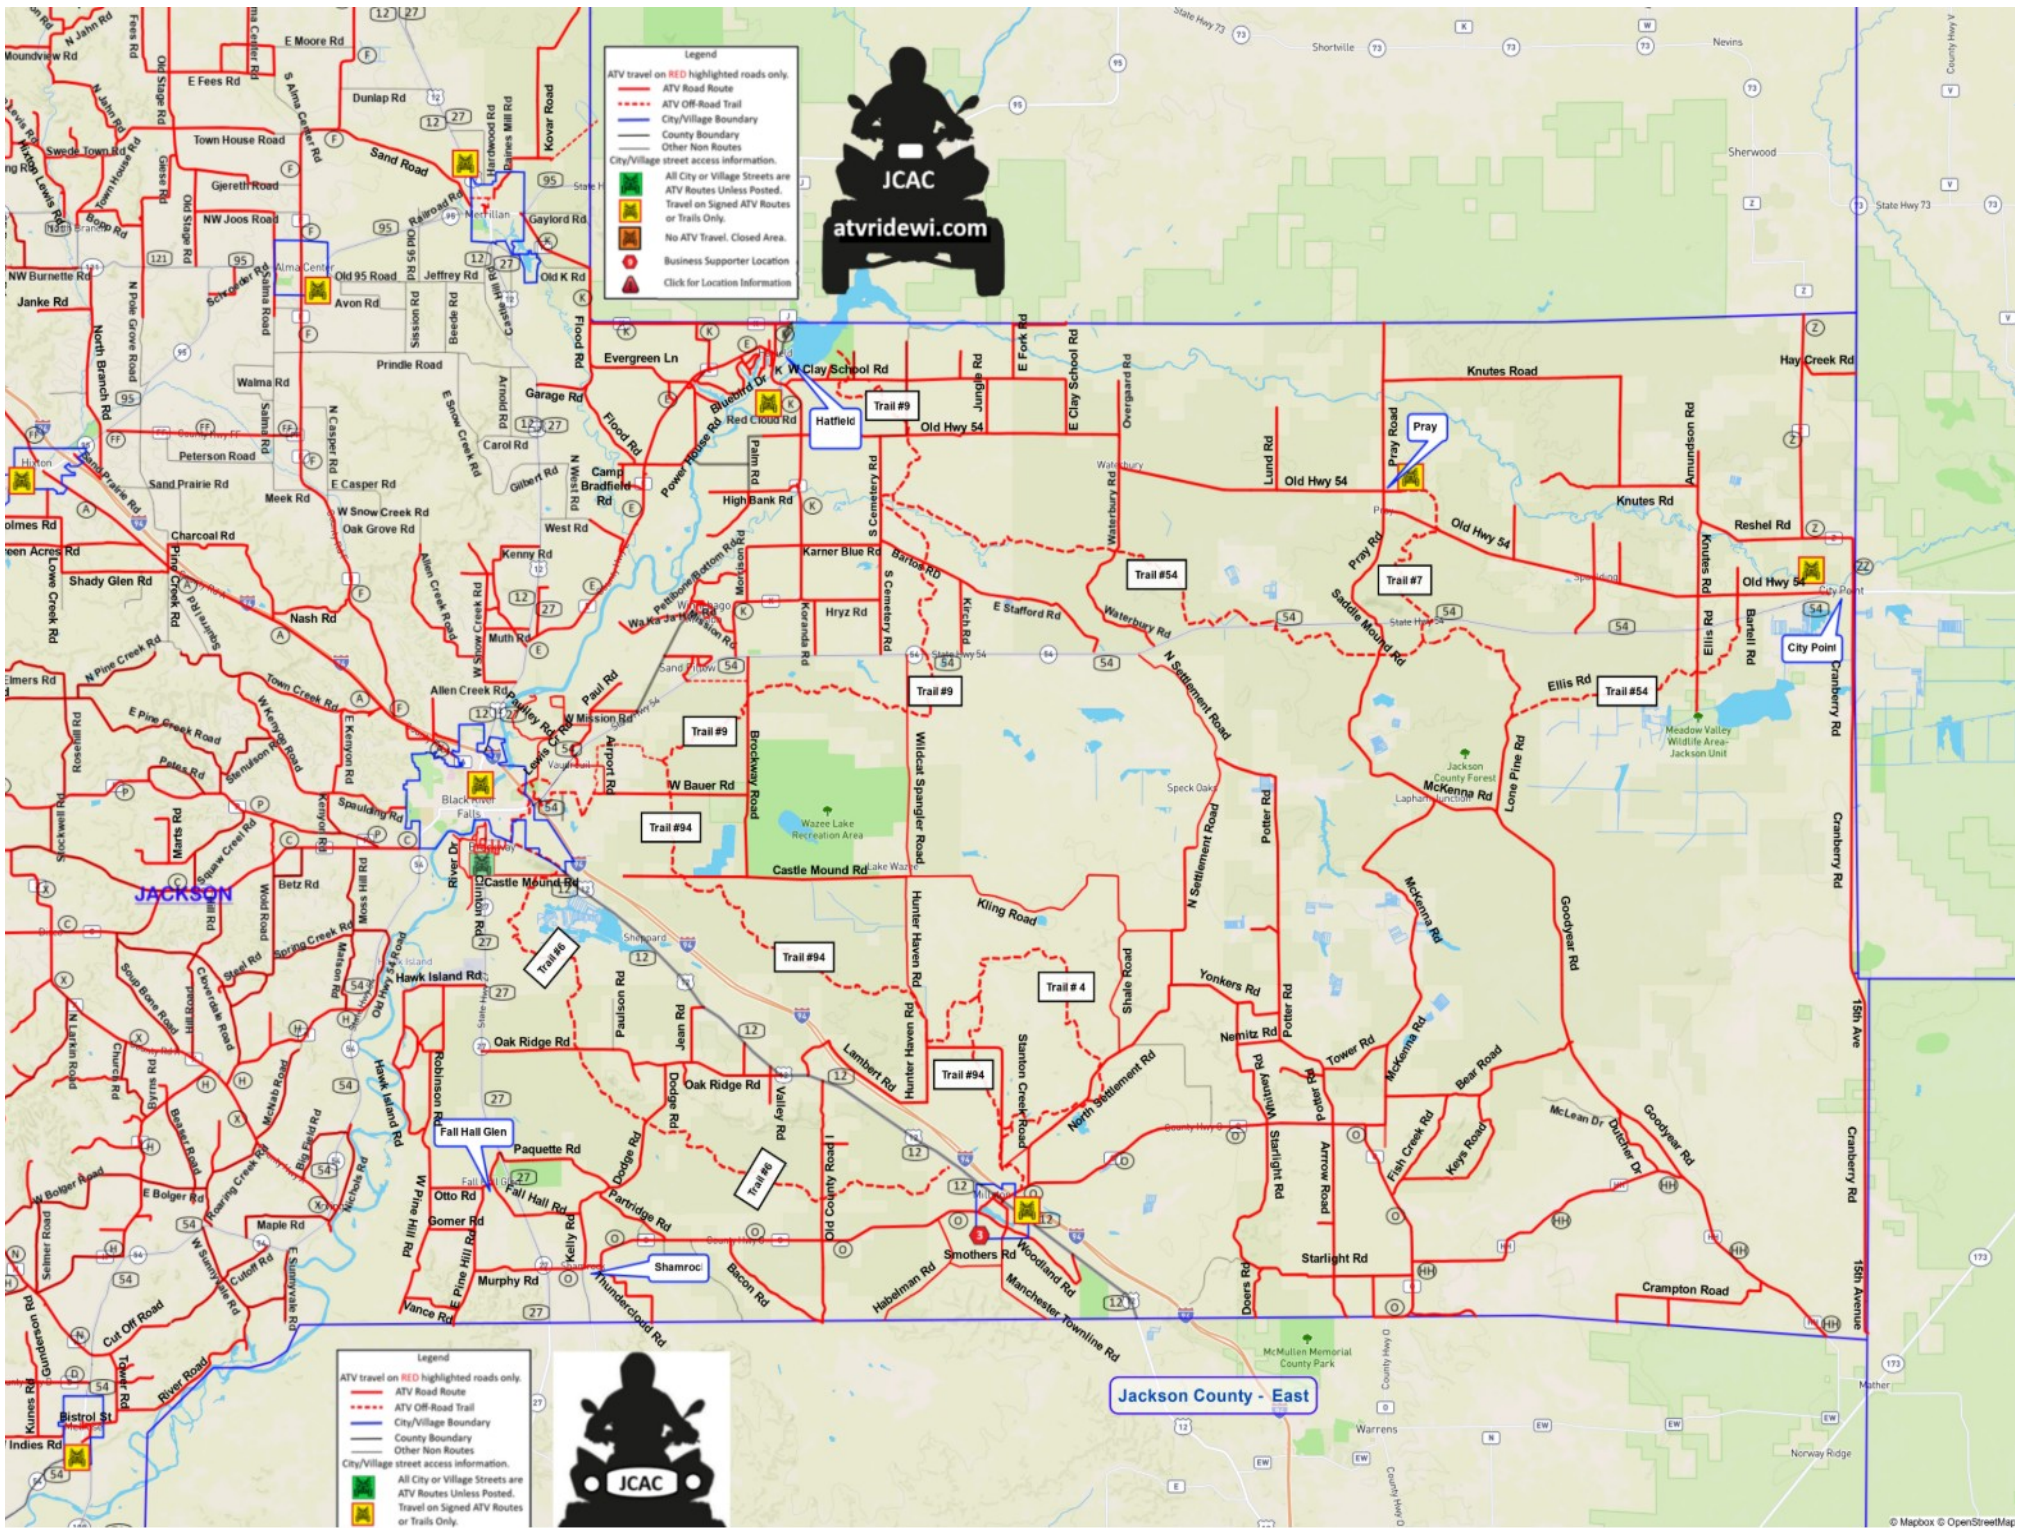

# Jackson County - Northwest

**Legend**

- ATV travel on RED highlighted roads only.
- ATV Road Route
- ATV Off-Road Trail
- City/Village Boundary
- County Boundary
- Other Non Routes
- City/Village street access information.
- All City or Village Streets are ATV Routes Unless Posted. Travel on Signed ATV Routes or Trails Only.
- No ATV Travel. Closed Area.
- Business Supporter Location
- Click for Location Information

Travel on Signed ATV Routes or Trails Only.  
 No ATV Travel, Closed Area.  
 Business Supporter Location  
 Click for Location Information

**Legend**  
 ATV travel on RED highlighted roads only.  
 ATV Road Route  
 ATV Off-Road Trail  
 City/Village Boundary  
 County Boundary  
 Other Non Routes  
**City/Village street access information.**  
 All City or Village Streets are  
 ATV Routes Unless Posted.  
 Travel on Signed ATV Routes  
 or Trails Only.  
 No ATV Travel, Closed Area.  
 Business Supporter Location  
 Click for Location Information

Jackson County - East

Jackson County - Southwest

**Jackson County**

**Business Sponsors**

[www.atvridewi.com](http://www.atvridewi.com)

Friday Fish Fry  
Saturday Prime Rib  
Daily Specials  
Breakfast Sat & Sun 8am-11:30am  
Tina & Kevin  
715-284-0072  
Millston, WI

Open Mon-Fri at 11am  
Sat & Sun at 8am

**Direct Access to ATV & Snowmobile Trails**

Open Daily 7am.  
Breakfast Served  
All Day.  
Lunch Specials  
Mon - Fri.

**W6563 Hwy 12 • Millston  
715-284-2555**