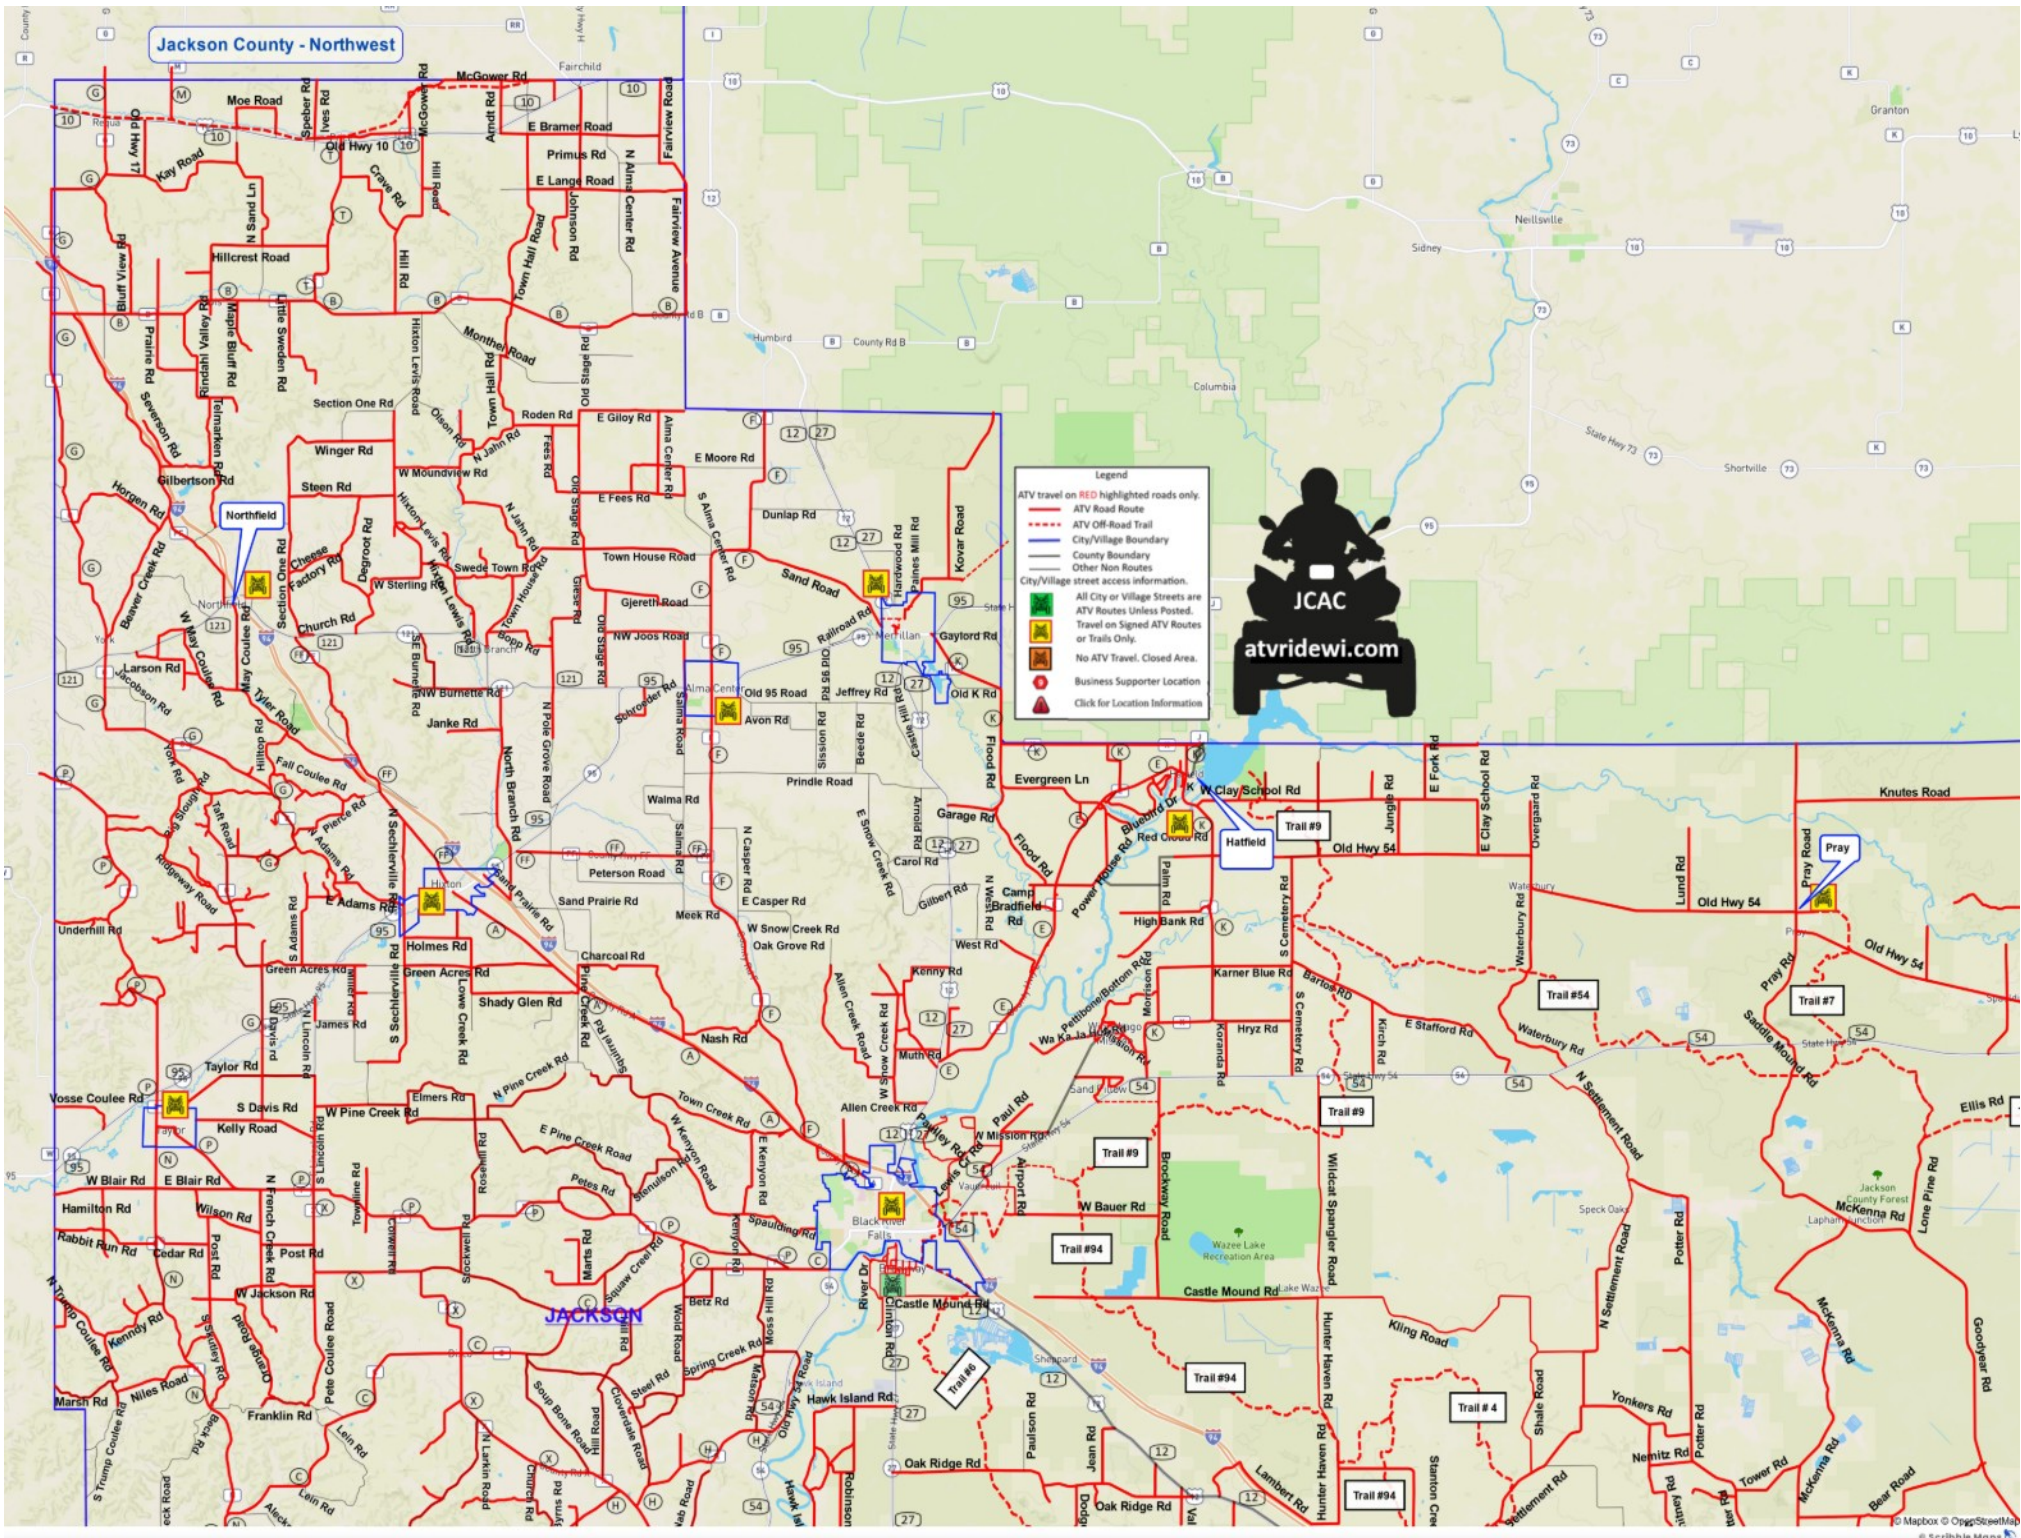

# Jackson County - Northwest

**Legend**

- ATV travel on RED highlighted roads only.
- ATV Road Route
- ATV Off-Road Trail
- City/Village Boundary
- County Boundary
- Other Non Routes
- City/Village street access information.
- All City or Village Streets are ATV Routes Unless Posted. Travel on Signed ATV Routes or Trails Only.
- No ATV Travel. Closed Area.
- Business Supporter Location
- Click for Location Information

Travel on Signed ATV Routes or Trails Only.  
 No ATV Travel, Closed Area.  
 Business Supporter Location  
 Click for Location Information

**Legend**  
 ATV travel on RED highlighted roads only.  
 ATV Road Route  
 ATV Off-Road Trail  
 City/Village Boundary  
 County Boundary  
 Other Non Routes  
**City/Village street access information.**  
 All City or Village Streets are  
 ATV Routes Unless Posted.  
 Travel on Signed ATV Routes  
 or Trails Only.  
 No ATV Travel, Closed Area.  
 Business Supporter Location  
 Click for Location Information

Jackson County - East

Jackson County - Southwest

**Jackson County**

**Business Sponsors**

[www.atvridewi.com](http://www.atvridewi.com)

Friday Fish Fry  
Saturday Prime Rib  
Daily Specials  
Breakfast Sat & Sun 8am-11:30am  
Tina & Kevin  
715-284-0072  
Millston, WI

Open Mon-Fri at 11am  
Sat & Sun at 8am

**Direct Access to ATV & Snowmobile Trails**

Open Daily 7am.  
Breakfast Served  
All Day.  
Lunch Specials  
Mon - Fri.

**W6563 Hwy 12 • Millston  
715-284-2555**