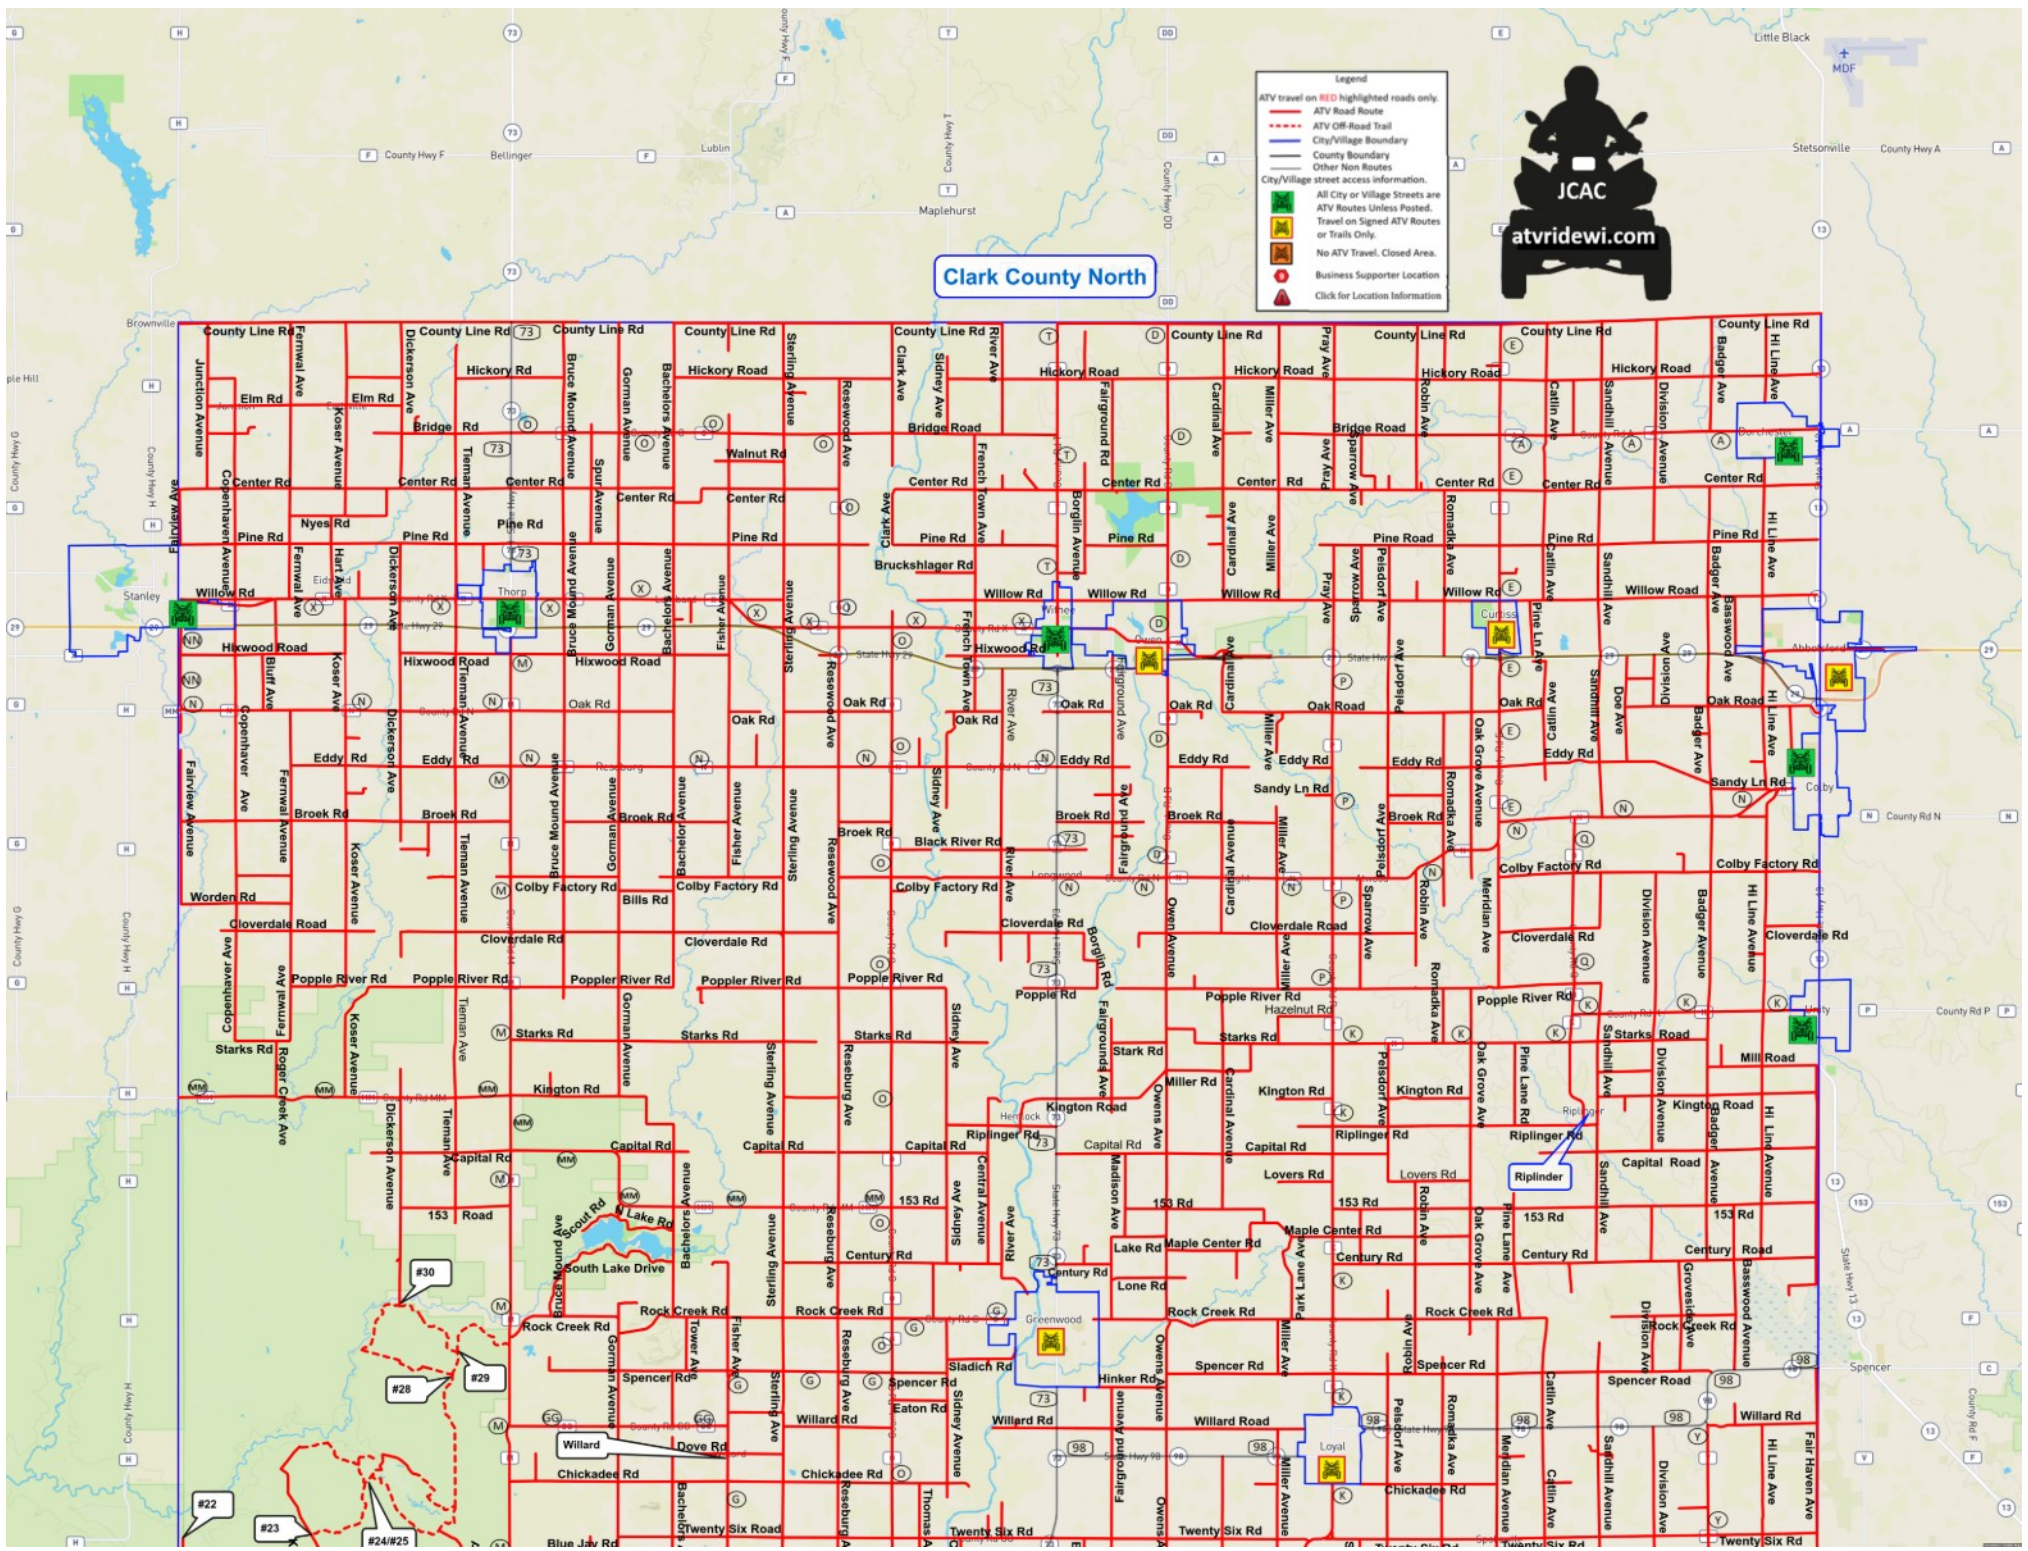

# Clark County North

**Legend**

- ATV travel on RED highlighted roads only.
- ATV Road Route
- ATV Off-Road Trail
- City/Village Boundary
- County Boundary
- City/Village street access information.
- All City or Village Streets are ATV Routes Unless Posted.
- Travel on Signed ATV Routes or Trails Only.
- No ATV Travel. Closed Area.
- Business Supporter Location
- Click for Location Information

Clark County South

- Legend
- ATV travel on RED highlighted roads only.
  - ATV Road Route
  - ATV Off-Road Trail
  - City/Village Boundary
  - County Boundary
  - Other Non Routes
  - City/Village street access information.
  - All City or Village Streets are ATVs Routes Unless Posted.
  - Travel on Signed ATVs Routes or Trails Only.
  - No ATVs Travel. Closed Area.
  - Business Supporter Location.
  - Click for Location Information.