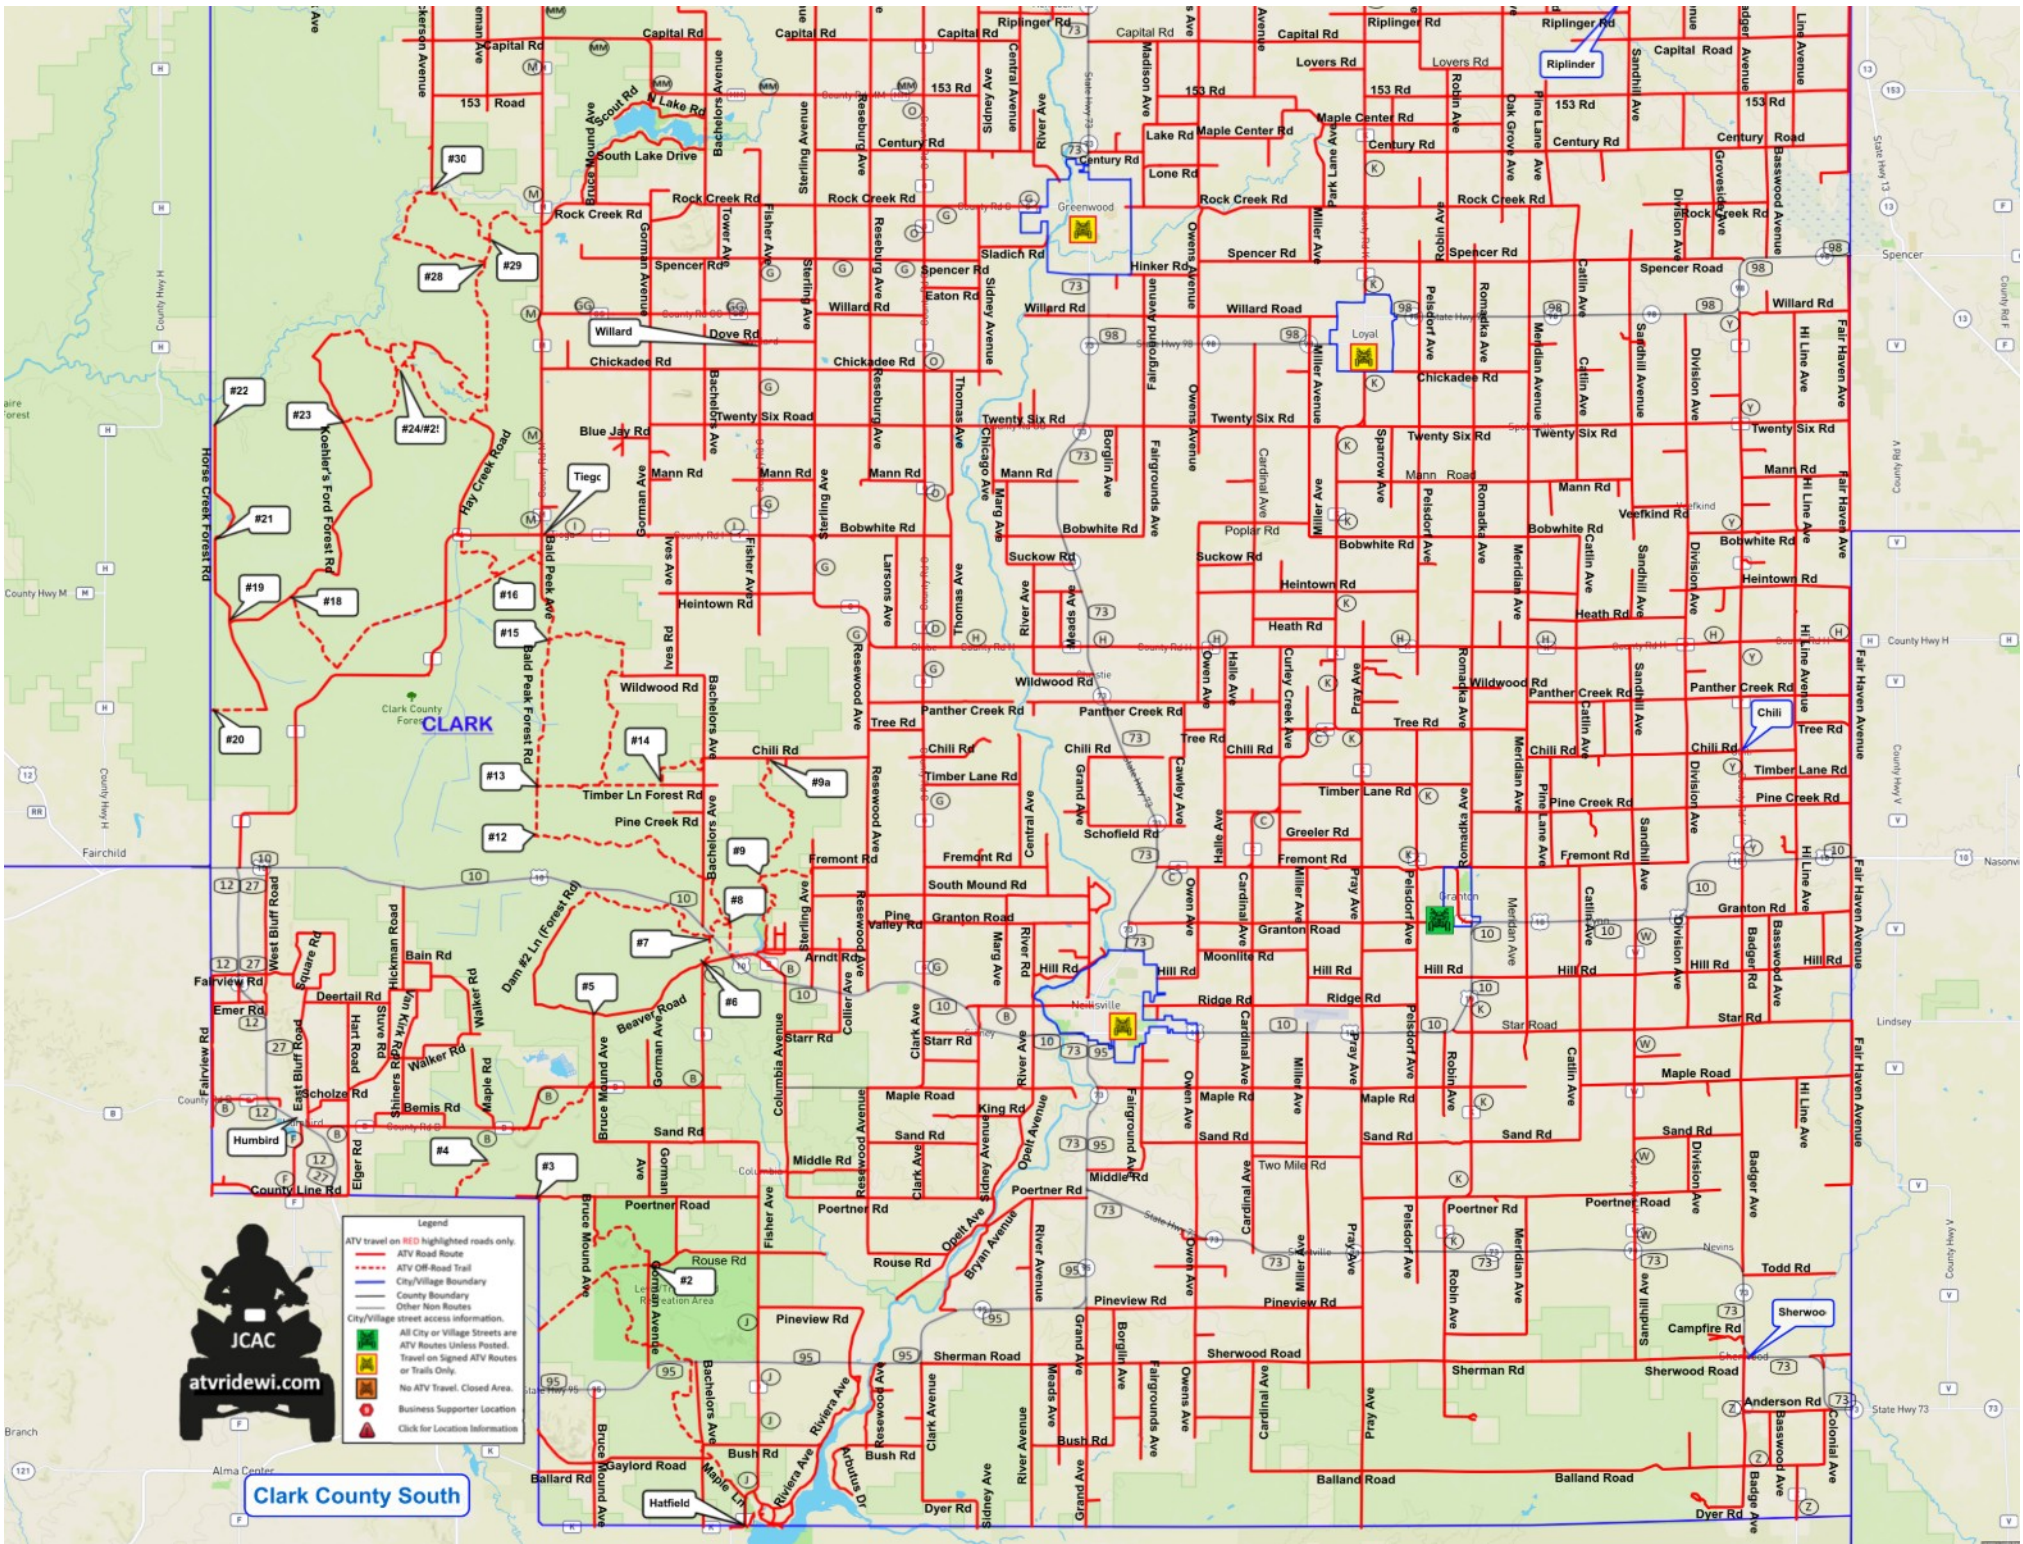

Clark County South